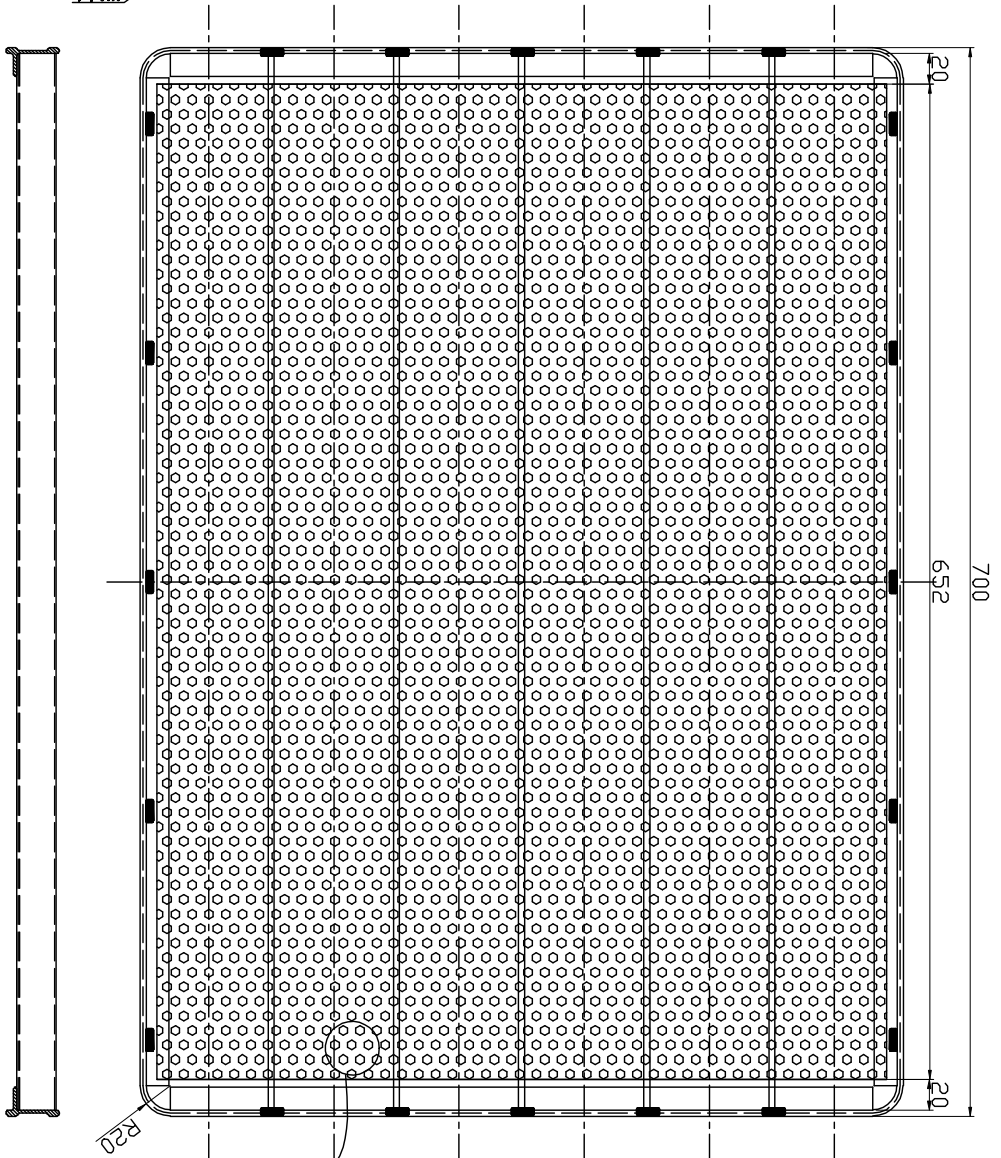

焊点

Client Approval		Checked By		Drawn By	
Date		Date		Page	
Product		6-rows baguette pan		1/1	
Material		1.0mm, 5052# H aluminum			
Coating		TEFLON			
Size		500*700*35			