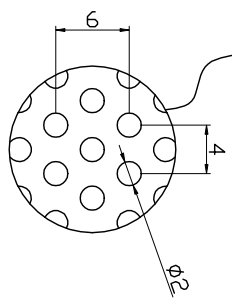

焊点

Client Approval		Checked By		Drawn By	
Date		Date		Page	
Product		6-rows baguette pan		1/1	
Material		1.0mm, 5052# H aluminum			
Coating		TEFLON			
Size		500*700*35			